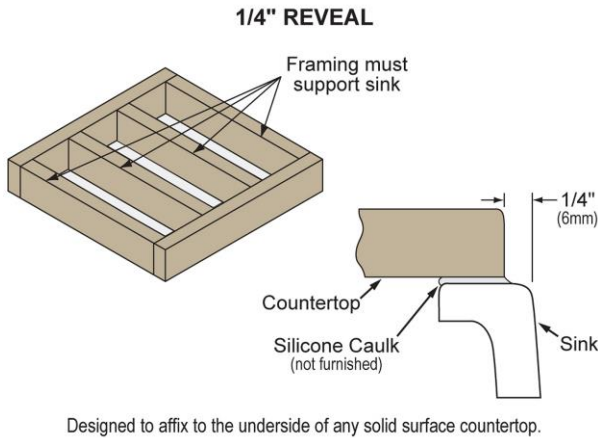

PRODUCT SPECIFICATIONS

Elkay Fireclay 33" x 18-13/16" x 9-5/8" Single Bowl Farmhouse Workstation Sink Kit White. Sink is molded from fine fireclay with a durable porcelain glaze providing a finish that is non-porous and resists staining. Naturally sound deadening and Center Right drain placement.

Installation Type:	Farmhouse, Sink Kits
Material:	Fireclay
Special Features:	Workstation
Finish:	White (WH)
Number of Bowls:	1
Sink Dimensions:	33" x 18-13/16" x 10-1/8"
Bowl 1 Dimensions:	31-3/8" x 16-1/4" x 9-5/8"
Drain Size:	3-1/2" (89mm)
Drain Location:	Center Right
Minimum Cabinet Size:	36"
Mounting Hardware:	No
Template Included:	No

Special Note: Reserve Selection products are sold exclusively, in-store and online, through authorized wholesalers. Sink is reversible offering the option of a traditional flat front or a decorative band feature.

Installation Profile:

PART: _____ QTY: _____

PROJECT: _____

CONTACT: _____

DATE: _____

NOTES: _____

APPROVAL: _____