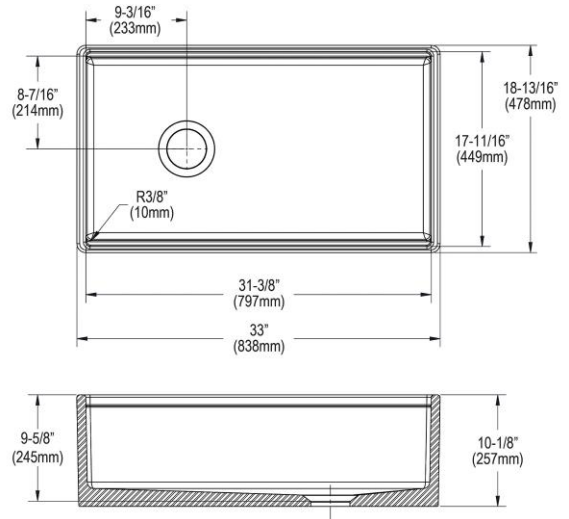

Included with Product: one LKCB1218HW cutting board, one LKOBG3015SS bottom grid, one LK99FC drain, and a LKCLKIT cleaning kit.

A Century of Tradition and Quality.

For more than 100 years, Elkay has been making innovative products and providing exceptional customer care. We take pride in offering plumbing products that make life easier, inspire change and leave the world a better place.

Product Compliance: ASME A112.19.2/CSA B45.1
Accessory: ASME A112.18.2/CSA B125.2

Sinks are listed by IAPMO® as meeting the applicable requirements of the Uniform Plumbing Code®, International Plumbing Code®, and National Plumbing Code of Canada.

[Clean and Care Manual (PDF)](#)
[Installation Instructions (PDF) - 100003608](#)
[Warranty (PDF)](#)